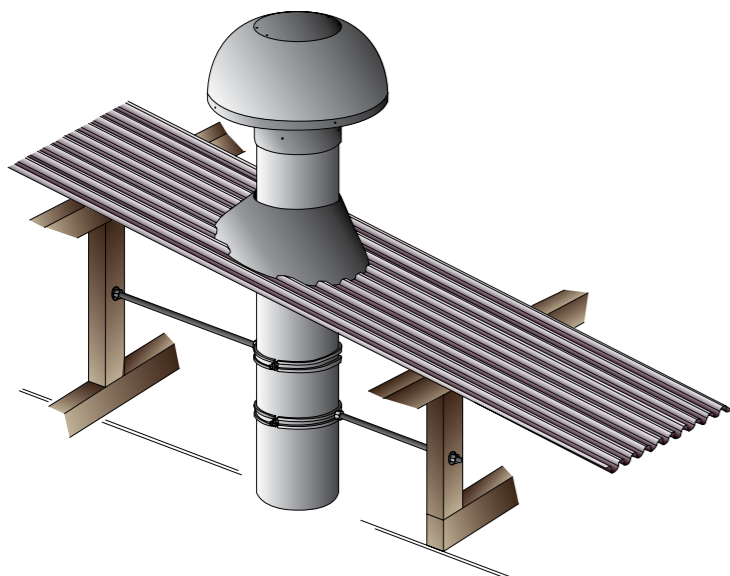

AVAILABLE ACCESSORIES

HBX200MET - 200mm Metal Roof Kit (For External Roof Motor)

INCLUDED ACCESSORIES