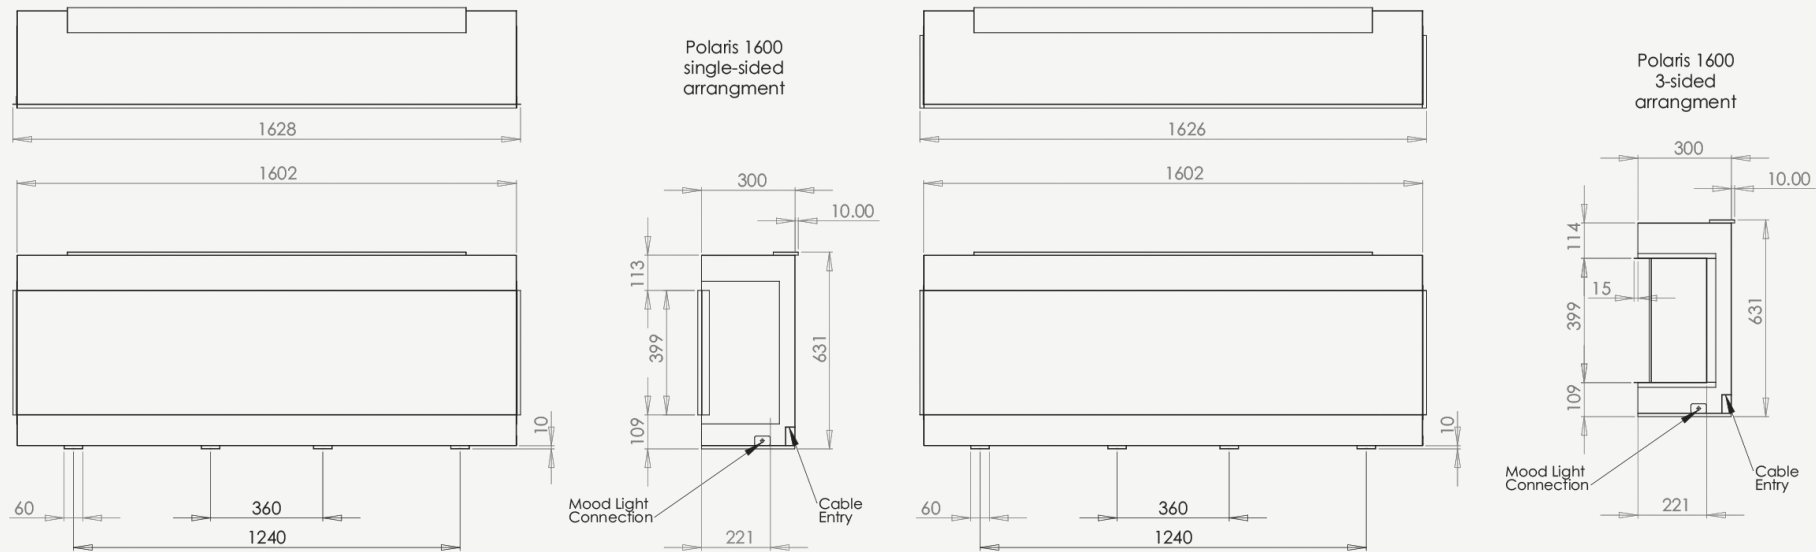

Polaris 1600E - Overall Unit Dimensions (mm)

FEATURES

- Realistic flame effect: Choice of 3 flame colours
- 5 flame speeds
- Active glowing ember fuel bed: 5 brightness settings
- 13 different colours
- Setting that cycles through all options above
- Hand painted logs as standard. No logs are repeated in a set, genuinely realistic look
- The fuel bed also includes embers and bark
- LED technology means low running costs and long life usage
- Anti-reflective window on front and sides as standard
- Accurate room temperature control
- Remote thermostat in hand remote
- 1-2kW adaptive control (on board energy manager)
- Daily and 7-day Programmable Heating