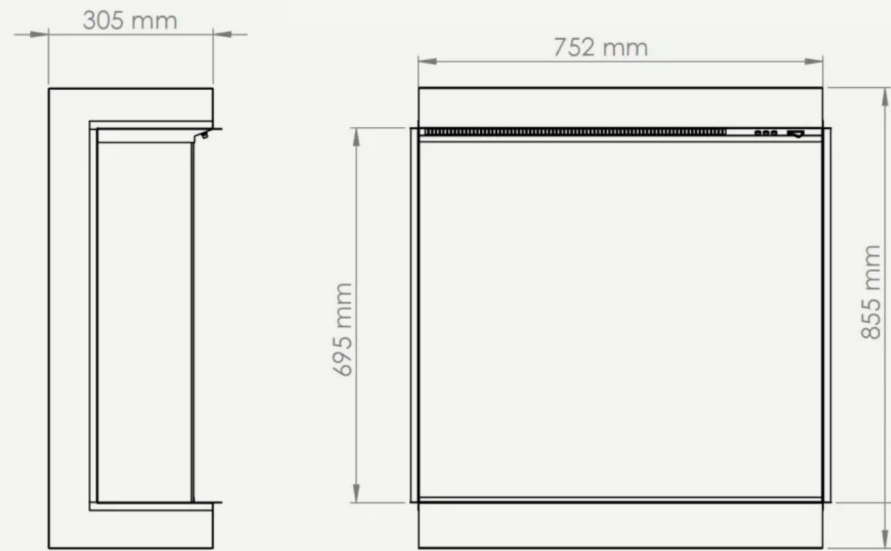

One, two or three aspect fire windows can be chosen to suit at the time of installation. Designed to be superbly versatile, imagination need no longer be limited by two dimensions.

iRange i750E - Overall Unit Dimensions (mm)