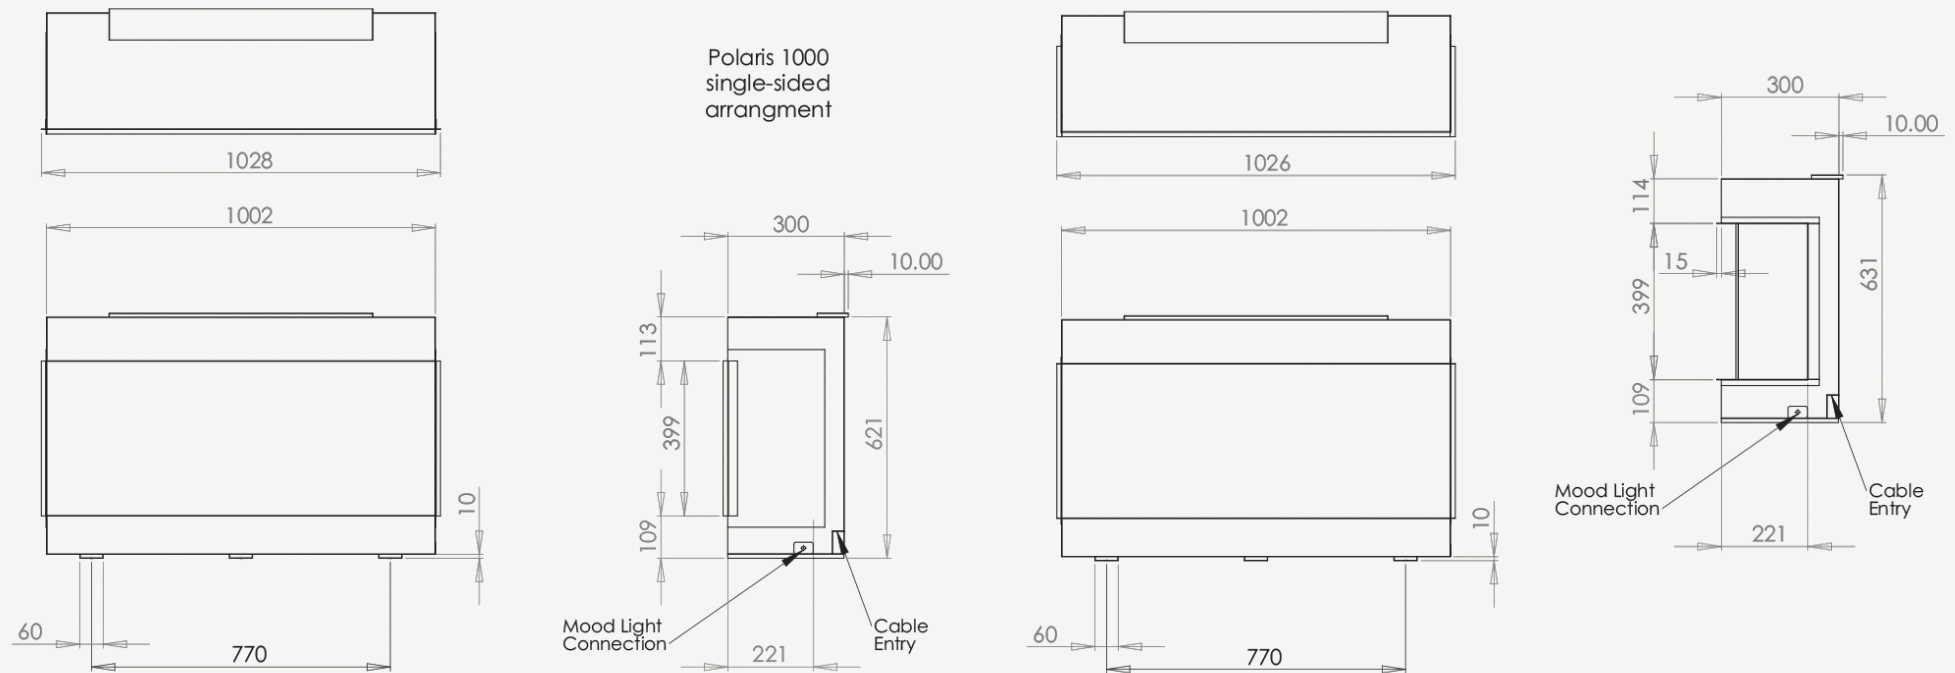

POLARIS 1000E - OVERALL UNIT DIMENSIONS (MM)

FEATURES

- Realistic flame effect: Choice of 3 flame colours
- 5 flame speeds
- Active glowing ember fuel bed: 5 brightness settings
- 13 different colours
- Setting that cycles through all options above
- Hand painted logs as standard. No logs are repeated in a set, genuinely realistic look
- The fuel bed also includes embers and bark
- LED technology means low running costs and long life usage
- Anti-reflective window on front and sides as standard
- Accurate room temperature control
- Remote thermostat in hand remote
- 1-2kW adaptive control (on board energy manager)
- Daily and 7-day Programmable Heating