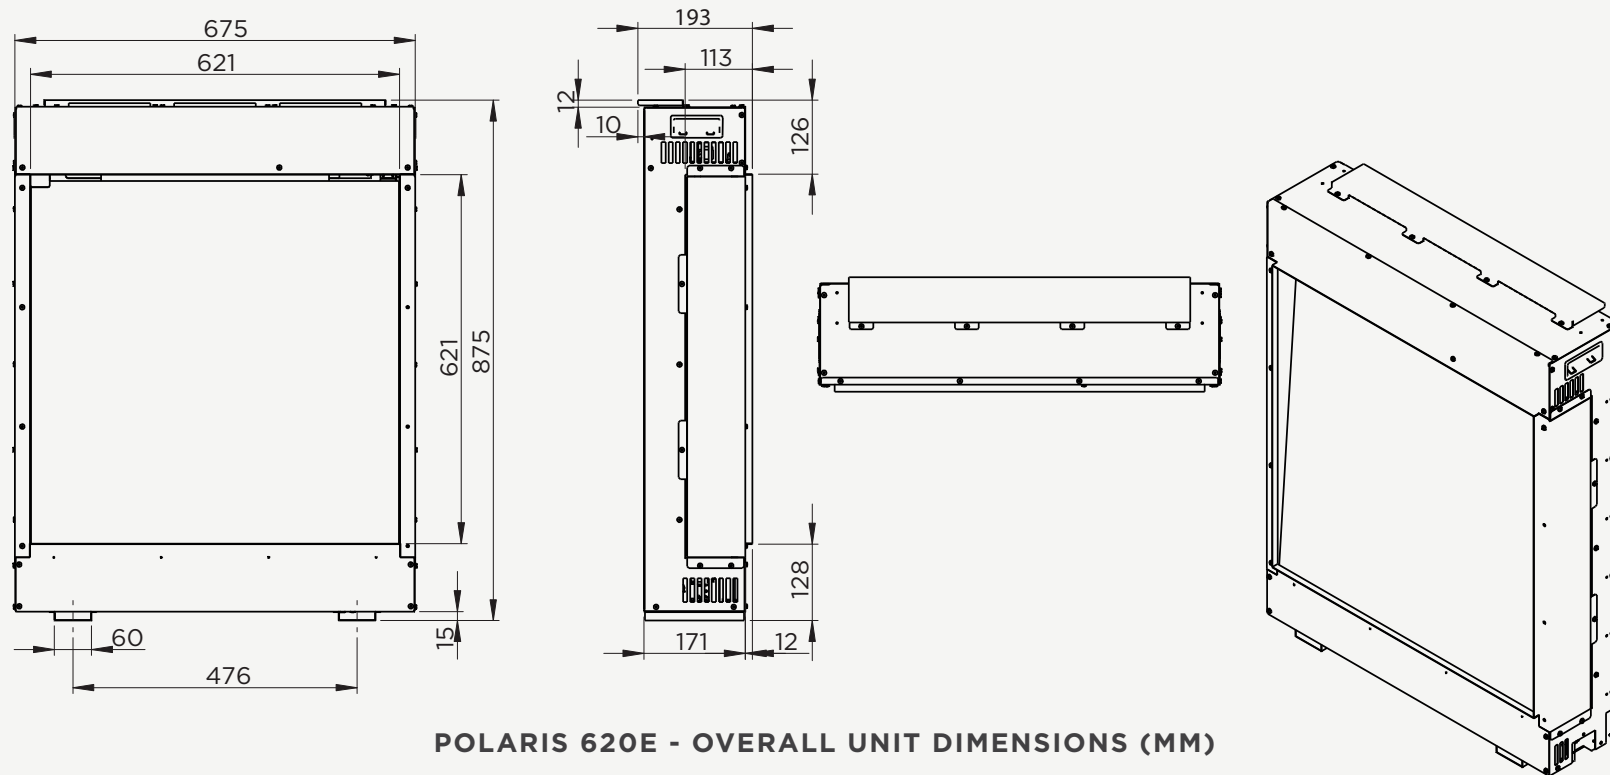

POLARIS 620E - OVERALL UNIT DIMENSIONS (MM)

FEATURES

- Realistic flame effect: Choice of 3 flame colours
- 5 flame speeds
- Active glowing ember fuel bed: 5 brightness settings
- 13 different colours
- Setting that cycles through all options above
- Hand painted logs as standard. No logs are repeated in a set, genuinely realistic look
- The fuel bed also includes embers and bark
- LED technology means low running costs and long life usage
- Anti-reflective window on front and sides as standard
- Accurate room temperature control
- Remote thermostat in hand remote
- 1-2kW adaptive control (on board energy manager)
- Daily and 7-day Programmable Heating